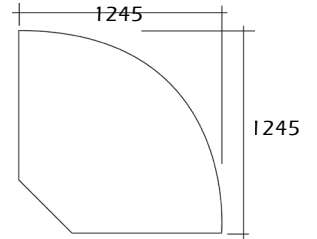

Updated: 15th February 2012

M494 TEXAS

Image shown consists of: 1 str 1 arm with recliners RHF/LHF + Console (x2) + armless chair (x 2) + corner

DIMENSIONS:

1 seater single arm w/1 power motion
 Width 889
 Depth 1016
 Height 965

Armless Chair
 Width 610
 Depth 1016
 Height 965

Concole
 Width 267
 Depth 991
 Height 876

Armless Chair w/1 motion
 Width 610
 Depth 1016
 Height 965

Corner
 Width 1245
 Depth 1245
 Height 965

All dimensions are shown in millimeters.
 Measurements quoted are a guide only. Some variances may occur due to upholstery technique and the way each product is measured.

M494-3 3 Seater Twin Recliner

M494-32PR 3 Seater Twin Power Recliner

DIMENSIONS:
 Width 2299
 Depth 1029
 Height 965

RECLINING MOTION SOFA:
 5 years on Flick Action Trigger Mechanism

All dimensions are shown in millimeters

M494-1

Recliner Chair
 Power Recliner Chair

DIMENSIONS:
 Width 1181
 Depth 1029
 Height 965

All dimensions are shown in millimeters

Contact Your Local LA-Z-BOY®
 dealer For More Details

www.lazboy.co.nz
www.lazboy.com.au