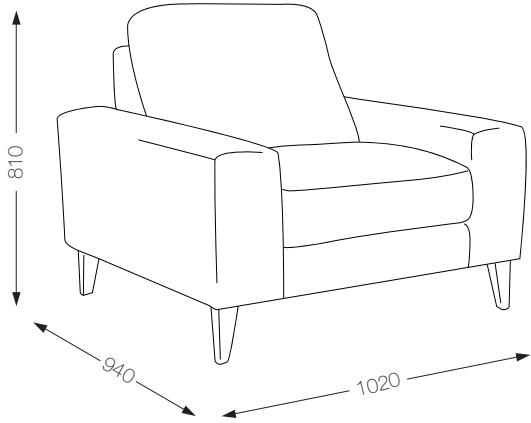

ABOVE: Prague 2 Seater & 3 Seater

PRAGUE

The Prague is inviting, stylish and comfortable, so you will feel at ease and ready to enjoy. It has a linear profile with wooden tapered legs and substantial armrests. The Prague will fit right in to any modern day family home or alternatively a vibrant inner city apartment.

CHAIR

MODULAR

2 SEATER

3 SEATER

PRAGUE

CHAIR

2 SEATER

3 SEATER

MODULAR

2 Modular pieces: Chaise with corner & 2 Seater LHF/RHF