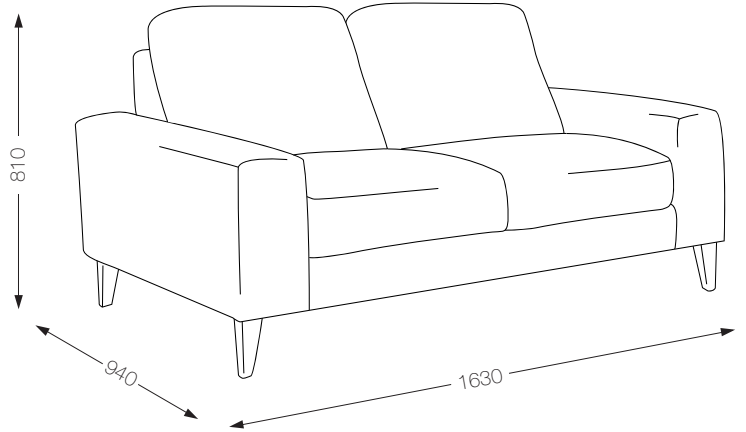

ABOVE: Prague 2 Seater & 3 Seater

PRAGUE

The Prague is inviting, stylish and comfortable, so you will feel at ease and ready to enjoy. It has a linear profile with wooden tapered legs and substantial armrests. The Prague will fit right in to any modern day family home or alternatively a vibrant inner city apartment.

CHAIR

MODULAR

2 SEATER

3 SEATER

PRAGUE

CHAIR

2 SEATER

3 SEATER

MODULAR

2 Modular pieces: Chaise with corner & 2 Seater LHF/RHF